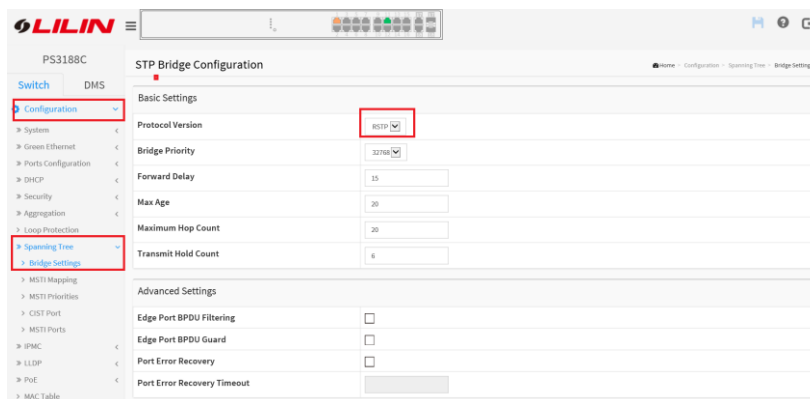

Contact:

For more information, please contact LILIN sales representative [worldwide](#). You can also submit a support ticket at [ZenDesk](#).